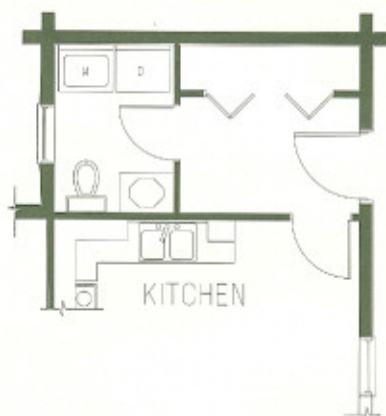

Grizzly Adams

*J*deal as a weekend/starter/retirement home, our Grizzly Adams may be the biggest little house on the prairie.

A true great room with kitchen and two bedrooms provide all that's necessary for living simply. It's easy to add an optional utility and mudroom area. With some imagination, the floor plan can become the core of a home that can expand as your needs change.

For the pioneer in us all.

840 sq. ft.

Bedrooms: 2 Baths: 1

25' 3" x 33' 3"

Grizzly Adams Floor Plans

GASTINEAU

Log Homes

www.oakloghome.com