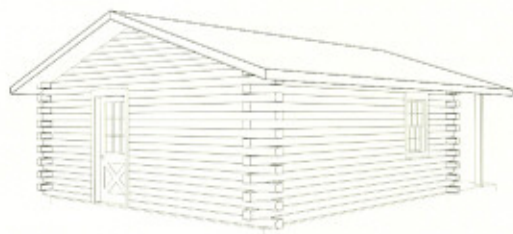

## Trails End

*A secluded setting, night sky full of stars, and a cozy log cabin with smoke curling upward from a stone chimney means we've come to the Trail's End. If you're looking for a getaway or recreation cabin, our smallest offering could be just the thing for you. With all of the basic amenities of a log cabin – greatroom, kitchen and bath, our Trail's End distills log home living to its essence.*

*A true log cabin for recreation or retreat.*

451 sq. ft.  
Baths: 1  
21' 3" x 21' 3"