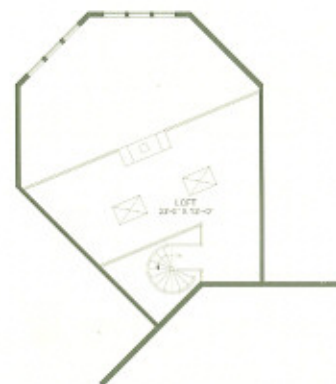

Windswept

Shaped like a bird's wing, our Windswept is the same floorplan as our Windsong but without the garage. It is ideal for situations where a garage can be incorporated into the basement or where an attached garage isn't desired. A highlight of both plans are the decks flanking the prow that help blend the spectacular interior with inspiring outdoor settings.

Luxury in logs!

3070 sq. ft.
Bedrooms: 3 Baths: 2
66' 5" x 81' 2"

Windswept Floor Plans

GASTINEAU
Log Homes

www.oakloghome.com

DESIGNS

Loft Lower Level

Loft Upper Level