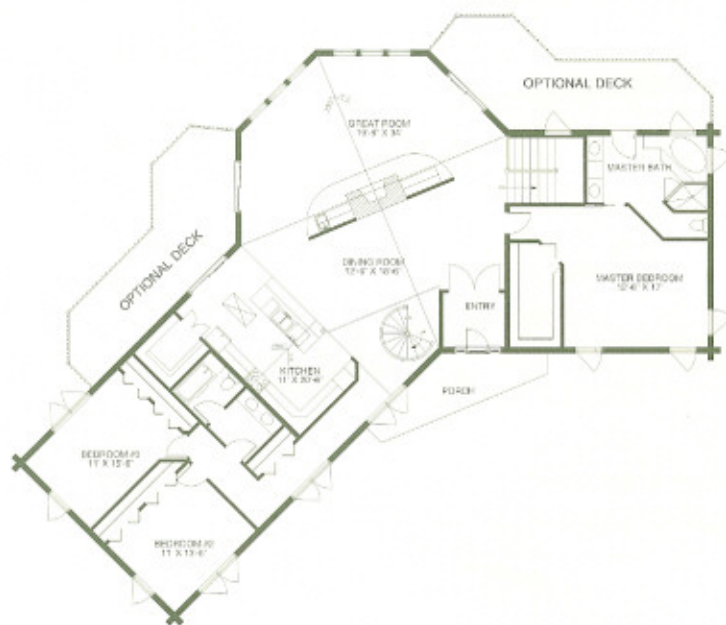

Windswept

Shaped like a bird's wing, our Windswept is the same floorplan as our Windsong but without the garage. It is ideal for situations where a garage can be incorporated into the basement or where an attached garage isn't desired. A highlight of both plans are the decks flanking the prow that help blend the spectacular interior with inspiring outdoor settings.

Luxury in logs!

3070 sq. ft.
Bedrooms: 3 Baths: 2
66' 5" x 81' 2"

Windswept Floor Plans

GASTINEAU
Log Homes

www.oakloghome.com

DESIGNS

Loft Lower Level

Loft Upper Level